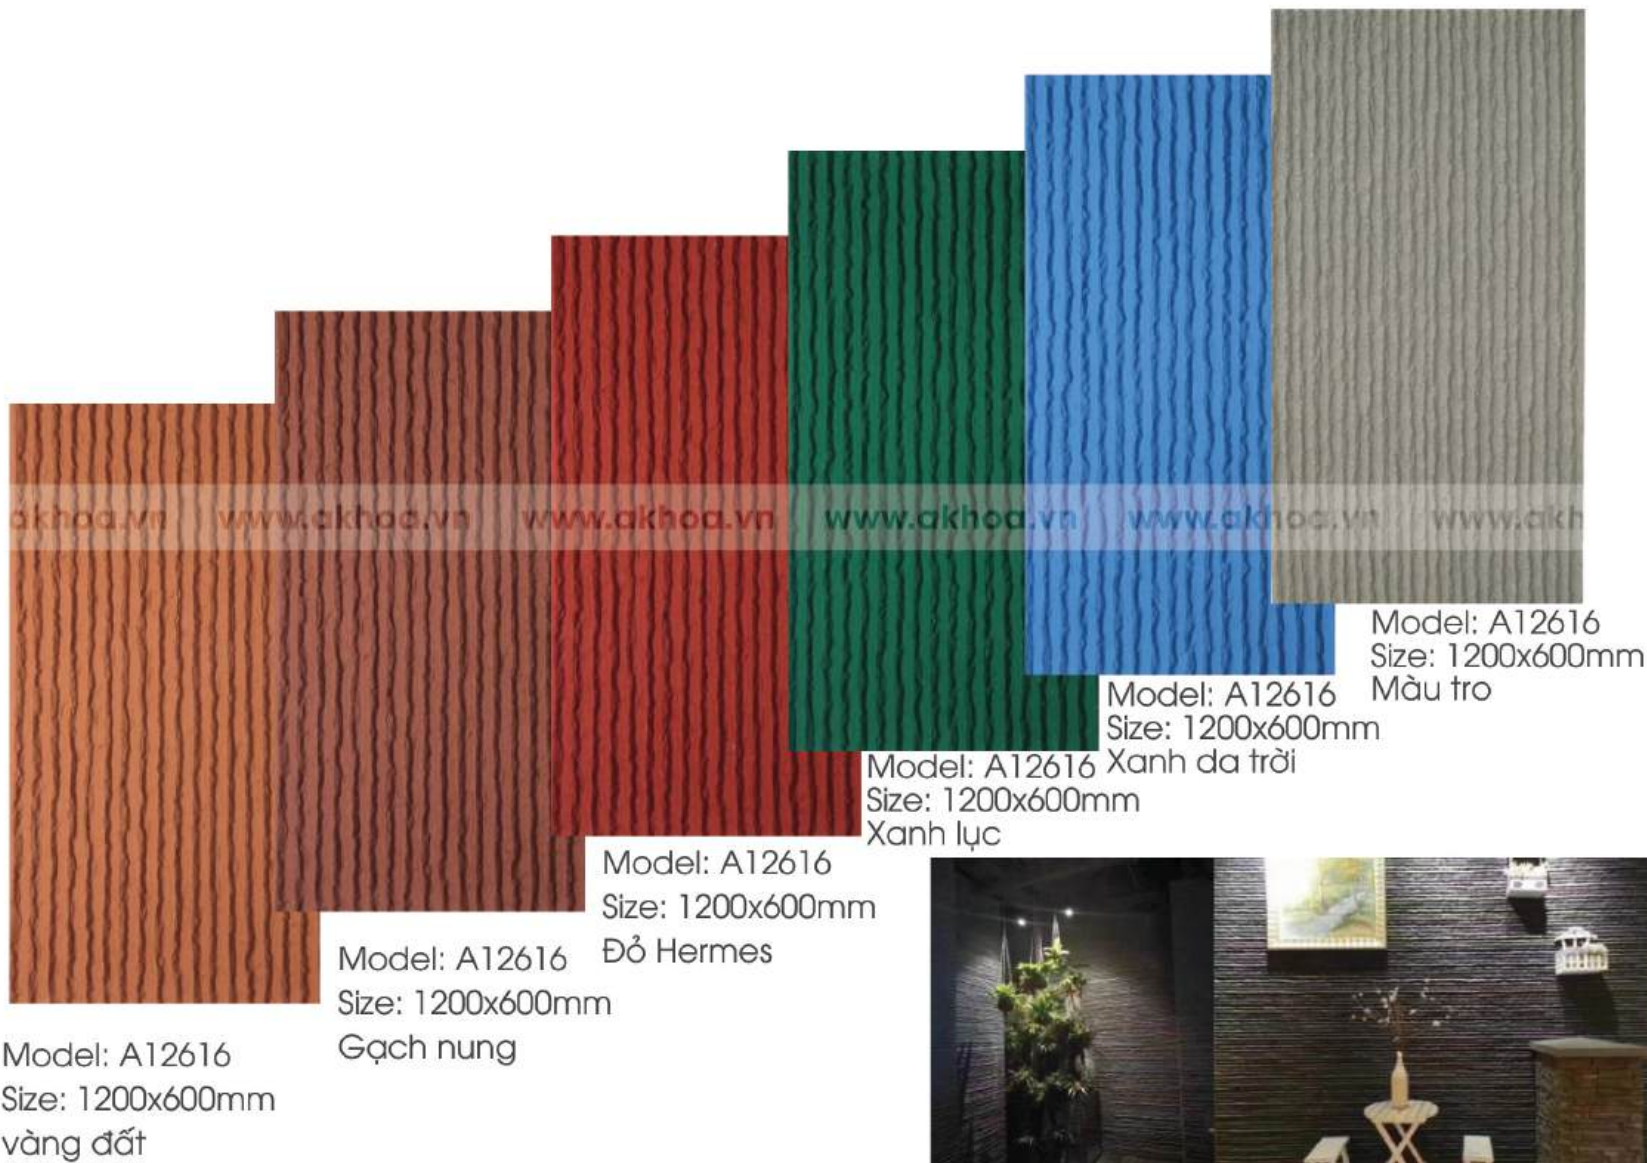

Model: A12616  
Size: 1200x600mm  
Đá cẩm thạch

Model: A12616  
Size: 1200x600mm  
Vàng cát

Model: A12616  
Size: 1200x600mm  
Xi măng xám

Model: A12616  
Size: 1200x600mm  
Xám đậm

Model: A12616  
Size: 1200x600mm  
Đen