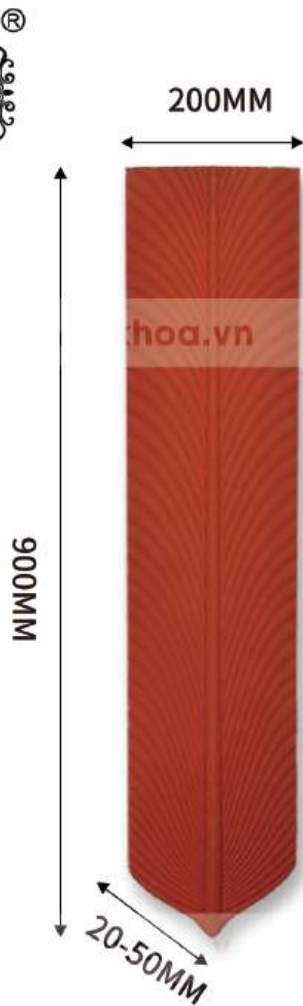

Model: A12802  
Size: 1200x600mm  
Xám đậm

Model: A12802  
Size: 1200x600mm  
Vàng đất

Model: A12802  
Size: 1200x600mm  
Đen

Model: A12802  
Size: 1200x600mm  
Trắng

PU cultural bricks

Model: A12803  
Size: 1200x600mm  
Trắng

Model: A12803  
Size: 1200x600mm  
Đen

Model: A12803  
Size: 1200x600mm  
Xám đậm

Model: A12803  
Size: 1200x600mm  
Vàng đất

There is a color difference between the actual product and the picture, please refer to the shipped actual product.

PU feather stone

Applicable: interior and exterior walls/background walls/partitions/door heads/commerce/hotels, etc

**“NGHỆ THUẬT  
ĐƠN GIẢN  
TINH TẾ”**

Model: A12501  
Size: 900x200mm

PU feather stone

Model: A12501  
Size: 900x200mm  
Trắng