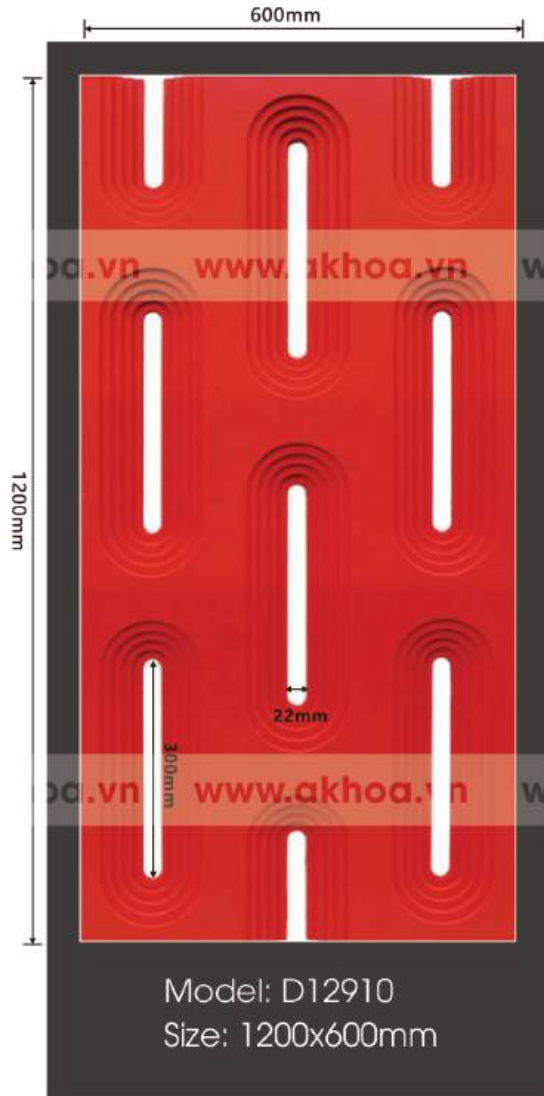

Model: A12909  
Size: 1200x600mm  
Đé

Model: A12909  
Size: 1200x600mm  
Vàng đấ

Model: A12909  
Size: 1200x600mm  
Đỏ

Rectangular nine palace grid

Model: A12907  
Size: 1200x600mm  
Trắng

Model: A12907  
Size: 1200x600mm  
Trắng đục

Model: A12907  
Size: 1200x600mm  
Bạc

Model: A12907  
Size: 1200x600mm  
Xi măng

Model: A12907  
Size: 1200x600mm  
Tro

Model: A12907  
Size: 1200x600mm  
Xám

Model: A12907  
Size: 1200x600mm  
Đen

Model: A12907  
Size: 1200x600mm  
Vàng đất