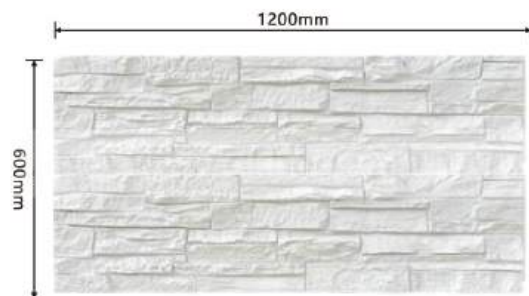

Model: A12802  
Size: 1200x600mm  
Xám đậm

Model: A12802  
Size: 1200x600mm  
Vàng đất

Model: A12802  
Size: 1200x600mm  
Đen

Model: A12802  
Size: 1200x600mm  
Trắng

PU cultural bricks

Model: A12803  
Size: 1200x600mm  
Trắng