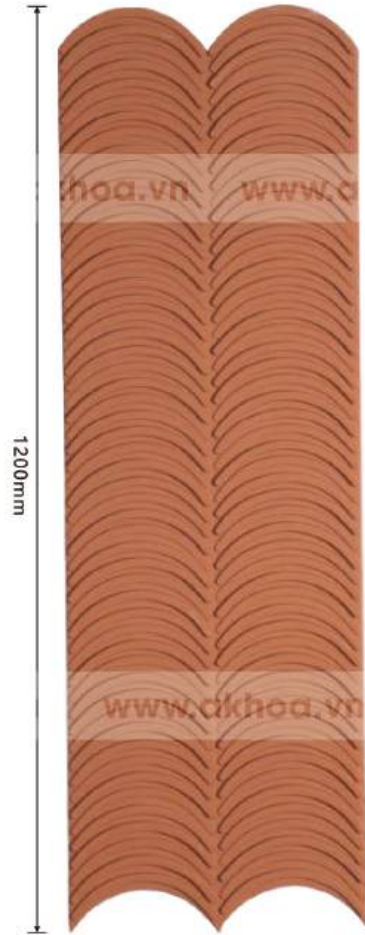

Model: A12502
Size: 1200x400mm