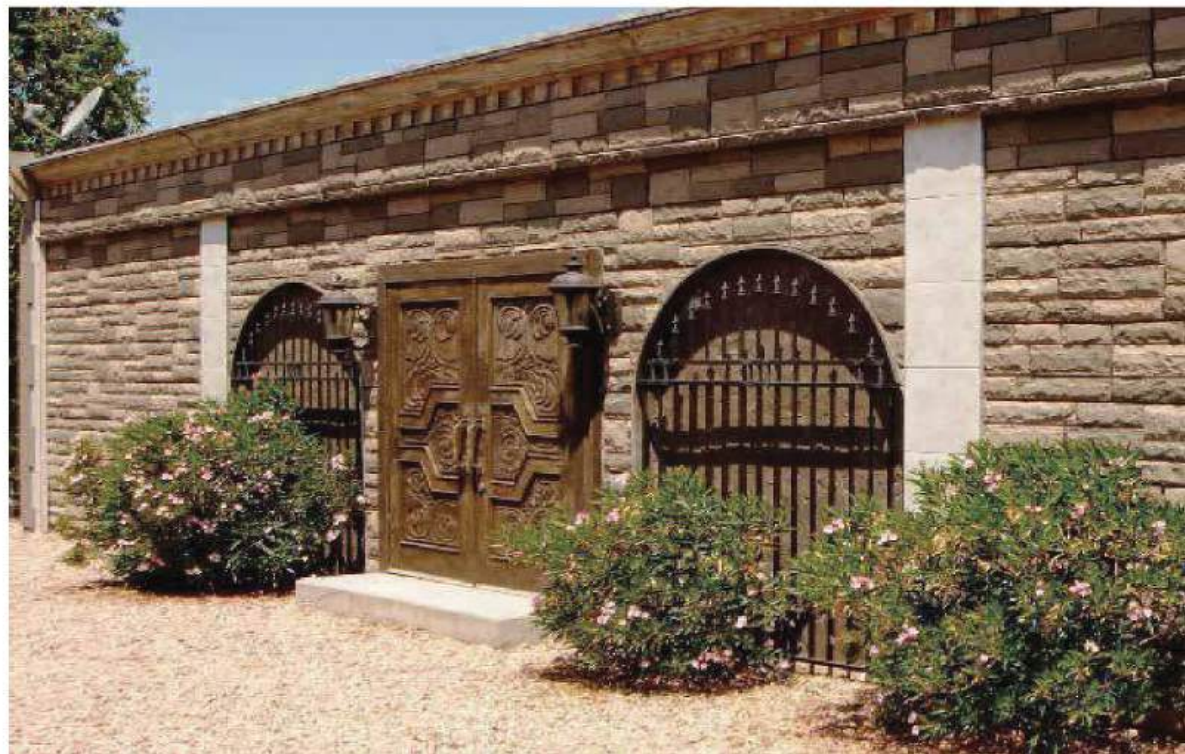

There is a color difference between the actual product and the picture, please refer to the shipped actual product.