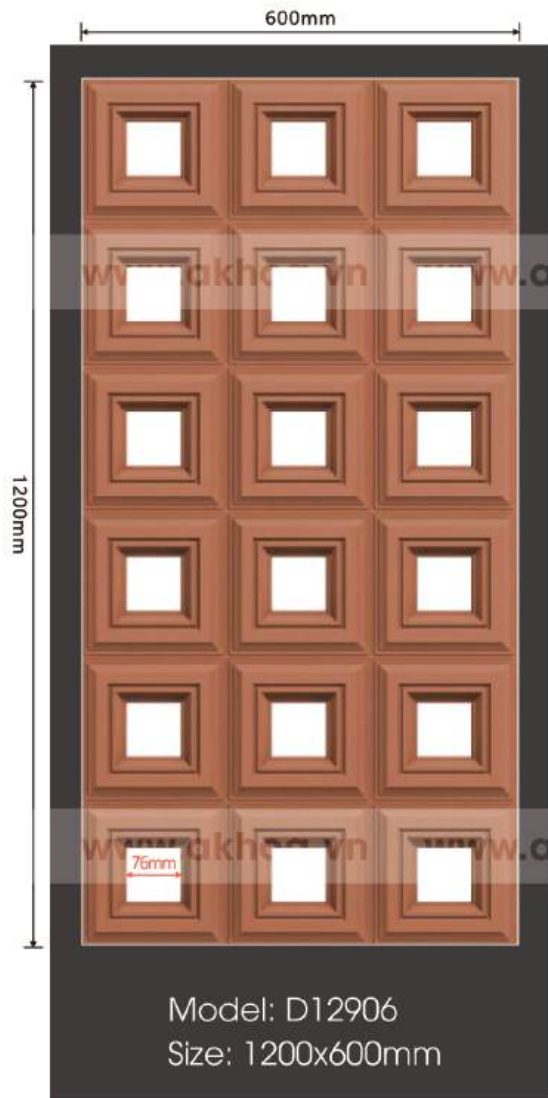

Model: A12611  
Size: 1200x600mm

Model: B12611  
Size: 1200x600mm

### Rectangular nine palace grid

Model: A12905  
Size: 1200x600mm  
Trắng

Model: A12905  
Size: 1200x600mm  
Trắng đục

Model: A12905  
Size: 1200x600mm  
Bạc

Model: A12905  
Size: 1200x600mm  
Xi măng

Model: A12905  
Size: 1200x600mm  
Tro

Model: A12905  
Size: 1200x600mm  
Đen

Model: A12905  
Size: 1200x600mm  
Vàng đất

Model: A12905  
Size: 1200x600mm  
Đỏ

There is a color difference between the actual product and the picture, please refer to the shipped actual product

### Rectangular nine palace grid

Model: A12906  
Size: 1200x600mm  
Trắng

Model: A12906  
Size: 1200x600mm  
Trắng đục

Model: A12906  
Size: 1200x600mm  
Bạc

Model: A12906  
Size: 1200x600mm  
Xi măng

Model: A12906  
Size: 1200x600mm  
Trò