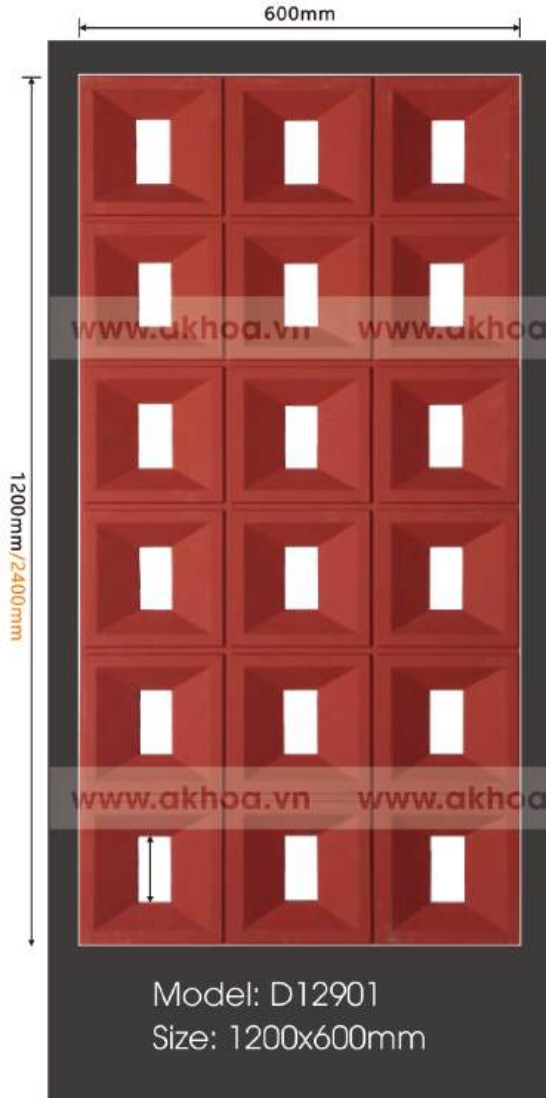

## Stone skin series-2

Model: B12609  
Size: 1200x600mm

Model: C12609  
Size: 1200x600mm

Model: D12609  
Size: 1200x600mm

There is a color difference between the actual product and the picture, please refer to the shipped actual product

Model: A12611  
Size: 1200x600mm

Model: B12611  
Size: 1200x600mm

[www.akhoda.vn](http://www.akhoda.vn)

Model: A12901  
Size: 1200x600mm  
Trắng

Model: A12901  
Size: 1200x600mm  
Trắng đục

Model: A12901  
Size: 1200x600mm  
Bạc

Model: A12901  
Size: 1200x600mm  
Xi măng