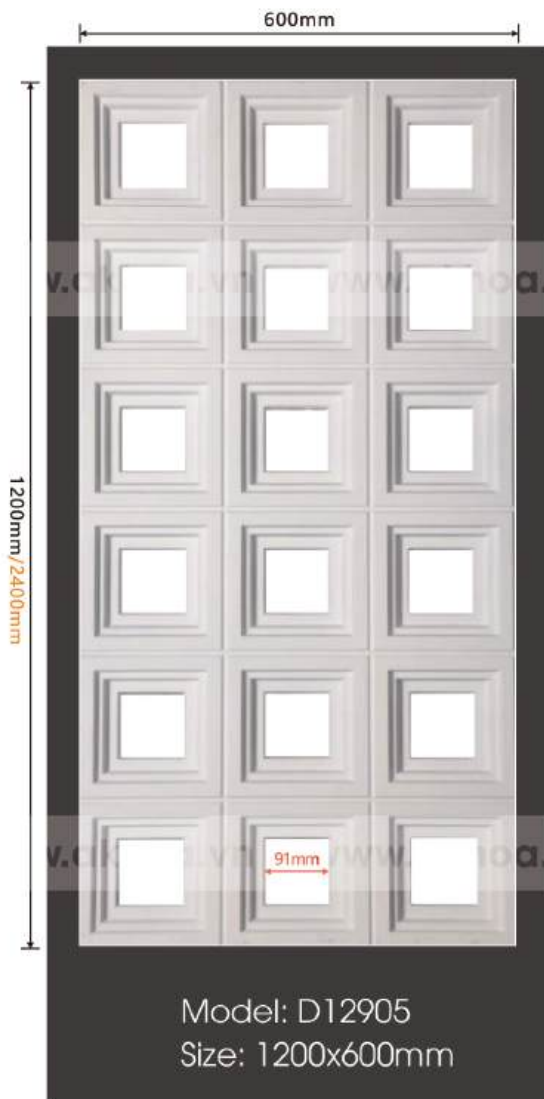

There is a color difference between the actual product and the picture, please refer to the shipped actual product