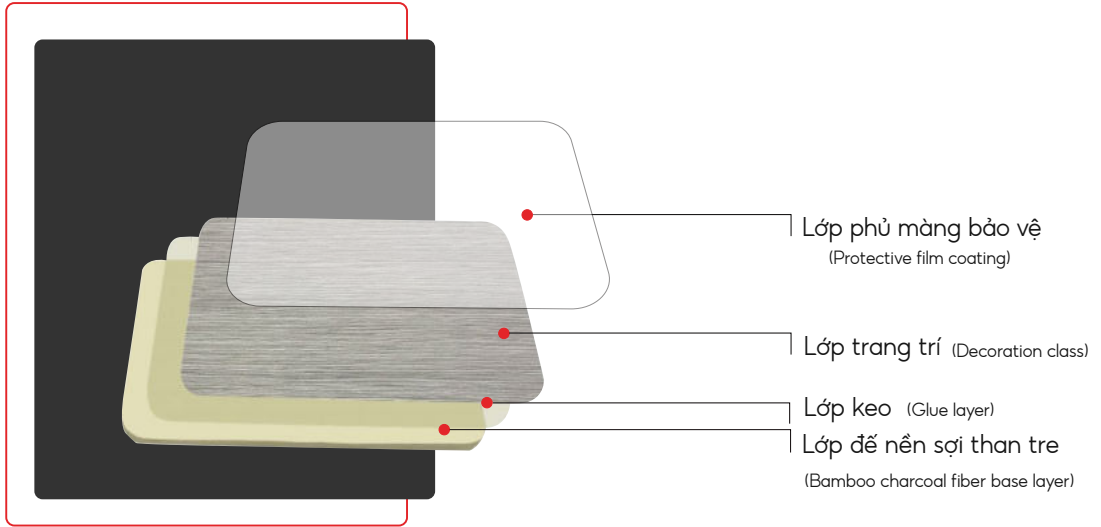

CẤU TẠO TẤM ỐP THAN TRE

STRUCTURE OF BAMBOO CHARCOAL PANELS

ƯU ĐIỂM TẤM ỐP THAN TRE

ADVANTAGES OF BAMBOO CHARCOAL PANELS

- **Trọng lượng nhẹ:** Tấm ốp đa năng sợi than tre có trọng lượng nhẹ hơn so với các vật liệu khác. Điều này khiến cho việc vận chuyển đến các công trình để thi công được một cách dễ dàng; giúp tiết kiệm được thời gian và chi phí cho người dùng
- **Màu sắc đa dạng:** Thiết kế hiện đại với nhiều màu sắc phong phú, đa dạng phù hợp với mọi tiêu chuẩn của khách hàng và mọi lứa tuổi.
- **Dễ vệ sinh:** chống xước, bền màu với thời gian.
- **Độ bền cao:** chống ồn và cách âm tốt.
- **Chống cháy hiệu quả:** Chống thấm nước và chống cháy lan hiệu quả.
- **Sợi than tre có khả năng diệt khuẩn tốt:** Bởi loại vật liệu này có khả năng chống nấm mốc, vi khuẩn mạnh mẽ

- **Light weight:** Bamboo charcoal fiber multi-function panels are lighter in weight compared to other materials. This makes it easy to transport to construction sites for construction, saving time. and cost to users
- **Various colors:** Modern design with a variety of rich and diverse colors to suit all standards of customers and all ages.
- **Easy to clean:** scratch resistant, colorfast over time.
- **High durability:** anti-noise and good sound insulation.
- **Effective fire resistance:** Effectively waterproof and prevent fire spread.
- **Bamboo charcoal fiber has good bactericidal ability:** Because this material has strong resistance to mold and bacteria